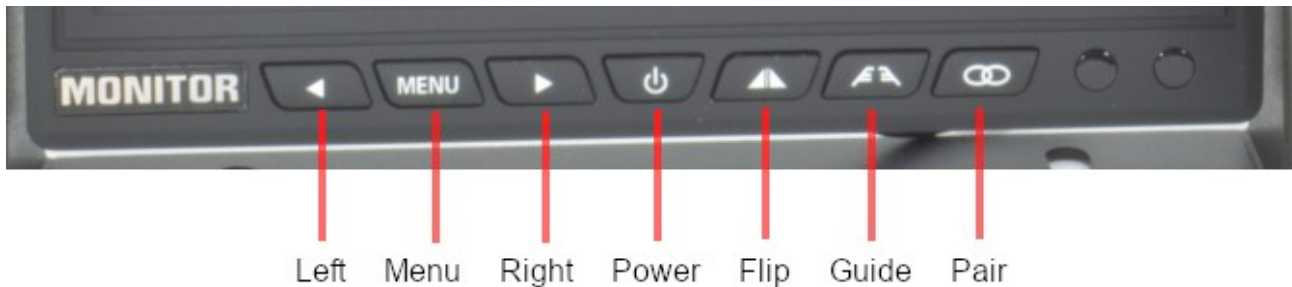

RVview

RVview Reversing Camera Kits

Thank you for choosing RVview for your HD reversing camera system

Rvview Reversing camera kits are the latest technology using 1080P HD cameras and IPS LCD monitors. Each kit comes with standard fittings to get you up and running.

Monitor

-Monitor Buttons

Left	Down / Decrease
Menu	Menu
Right	Up / Increase
Power	Power
Flip	Flip / Mirror Image
Guide	Turn On / Off reversing guide
Pair	Pair to Camera – long press, multi cam systems also change camera – short press

-Monitor Operation

Power on monitor
Image from camera will show on screen
Signal Strength is in top right corner

-Menu Settings

Press Menu button
Set contrast, saturation and brightness settings with left and right keys